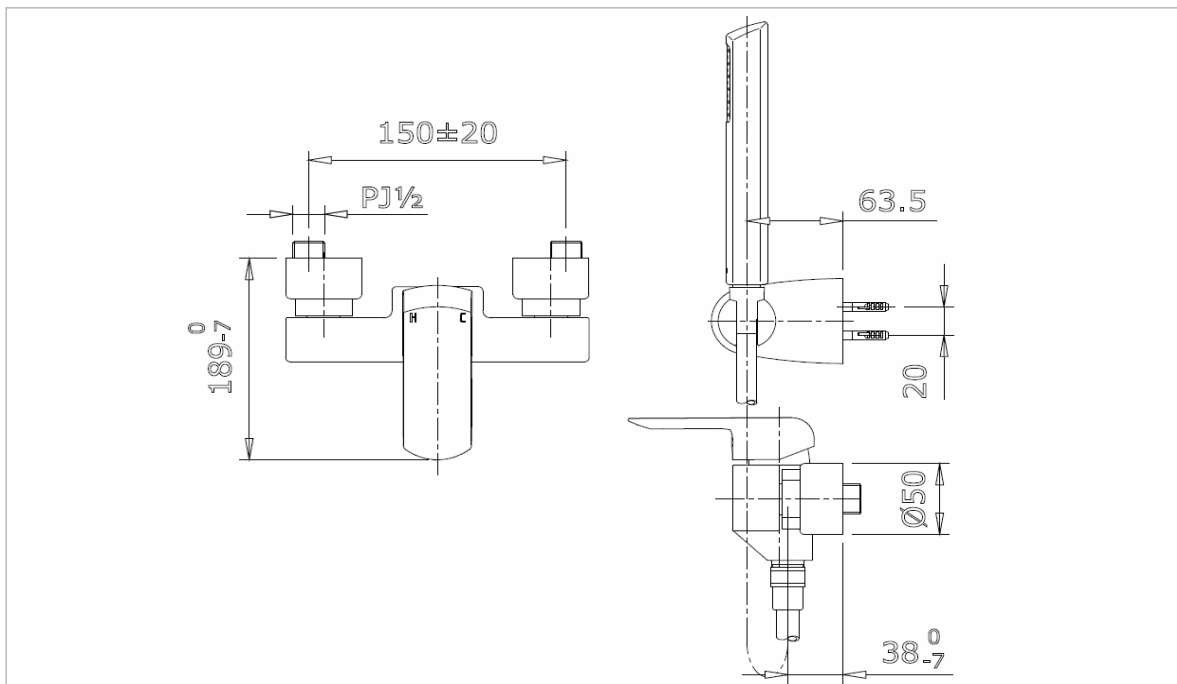

TOTO

FAUCETS

TX474SK

COCKTAIL Series

Product Features

Single Lever Shower Set

Suggestion Fittings & Parts

Remark : We reserve the right to change some parts for suitability.